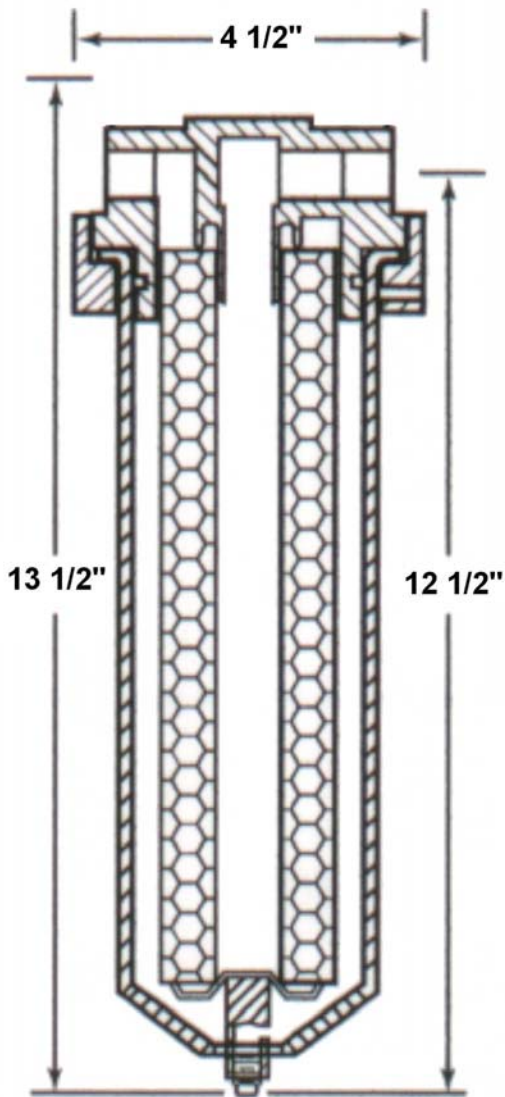

RHB HYDRONICLEAN SYSTEM

~ Complete Side Stream Filtering System ~

ABTEC FILTERS
A DIVISION OF ENERGY TECHNOLOGY PRODUCTS

Part #	Description
3032-6	FORGED BRASS HEAD 3/4"
3033	FORGED BRASS CLOSURE NUT
3034	10" ELEMENT SUMP
2022-8	1/8" BRASS PETCOCK
3001	BUNA O RING

Specifications

Filter Housings: Stainless steel bodies have forged brass heads with a single o ring seal ensuring continuous leak proof service at 300 Psi @ 225 deg. F. Housing comes complete with bottom drain for easy spill free cartridge change.

HPB-70 flow indicator: Cast bronze body with two thermoshock resistant lenses, stainless steel spring and Teflon indicator ball.

Valves: 3/4" NPT bronze ball valves with quick closing handles

Cartridges: 2 1/2" diameter x 10" (9 7/8") overall length, 1" inner diameter